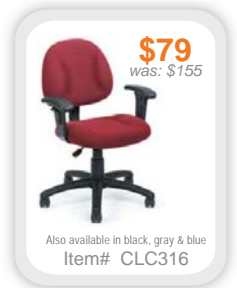

CLEARANCE SALE!

LOWEST PRICES EVER!

all chairs under **\$200**

CLEARANCE SALE!

LOWEST PRICES EVER!

all chairs under **\$200**

\$125
was: \$250

Item# CLC580

\$130
was: \$260

Item# CLC7601

\$130
was: \$260

Item# CLC7406

\$140
was: \$275

Item# CLC7306

\$140
was: \$280

Item# CLC670

\$140
was: \$230

Item# CLGB11612

\$140
was: \$275

Item# CLC7401

\$145
was: \$300

Item# CLNF1425

\$145
was: \$285

Item# CLC7301