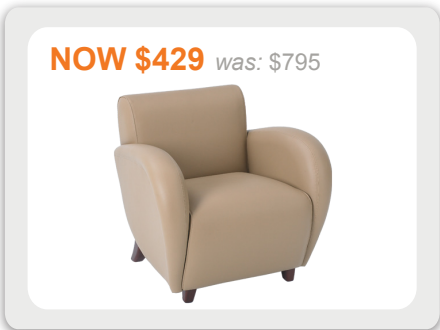

NOW \$739 was: \$1385

CLEO

taupe

NOW \$399 was: \$750

NOW \$599 was: \$1125

NOW \$759 was: \$1425

Super sale!

LOUNGE SEATING

Please call for availability while supplies last.

lowest prices ever!

COCO

- buff
- java
- black

LUNA

- buff
- java
- black

MELLOW

- taupe
- black

Super sale!

LOUNGE SEATING

Please call for availability while supplies last.

lowest prices ever!

VENUS

-  buff
-  java
-  black

NOW \$399 was: \$740

NOW \$589 was: \$1095

NOW \$729 was: \$1350

DEVINE

-  taupe
-  black

NOW \$349 was: \$675

NOW \$529 was: \$1015

NOW \$629 was: \$1240

VELVET

-  Burgundy