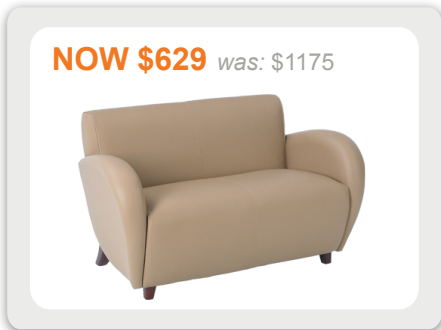

NOW \$739 was: \$1385

CLEO

taupe

NOW \$399 was: \$750

NOW \$599 was: \$1125

NOW \$759 was: \$1425

Super sale!

LOUNGE SEATING

Please call for availability while supplies last.

lowest prices ever!

COCO

- buff
- java
- black

LUNA

- buff
- java
- black

MELLOW

- taupe
- black

Super sale!

LOUNGE SEATING

Please call for availability while supplies last.

lowest prices ever!

VENUS

-  buff
-  java
-  black

NOW \$399 was: \$740

NOW \$589 was: \$1095

NOW \$729 was: \$1350

DEVINE

-  taupe
-  black

NOW \$349 was: \$675

NOW \$529 was: \$1015

NOW \$629 was: \$1240

VELVET

-  Burgundy