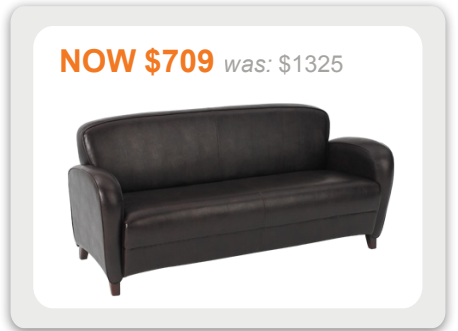

NOW \$739 was: \$1385

CLEO

taupe

NOW \$399 was: \$750

NOW \$599 was: \$1125

NOW \$759 was: \$1425

Super sale!

LOUNGE SEATING

Please call for availability while supplies last.

lowest prices ever!

COCO

- buff
- java
- black

LUNA

- buff
- java
- black

MELLOW

- taupe
- black

Super sale!

LOUNGE SEATING

Please call for availability while supplies last.

lowest prices ever!

VENUS

-  buff
-  java
-  black

NOW \$399 was: \$740

NOW \$589 was: \$1095

NOW \$729 was: \$1350

DEVINE

-  taupe
-  black

NOW \$349 was: \$675

NOW \$529 was: \$1015

NOW \$629 was: \$1240

VELVET

-  Burgundy