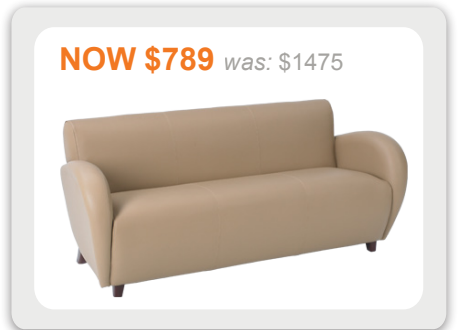

NOW \$739 was: \$1385

CLEO

taupe

NOW \$399 was: \$750

NOW \$599 was: \$1125

NOW \$759 was: \$1425

Super sale!

LOUNGE SEATING

Please call for availability while supplies last.

lowest prices ever!

COCO

- buff
- java
- black

LUNA

- buff
- java
- black

MELLOW

- taupe
- black

Super sale!

LOUNGE SEATING

Please call for availability while supplies last.

lowest prices ever!

VENUS

-  buff
-  java
-  black

NOW \$399 was: \$740

NOW \$589 was: \$1095

NOW \$729 was: \$1350

DEVINE

-  taupe
-  black

NOW \$349 was: \$675

NOW \$529 was: \$1015

NOW \$629 was: \$1240

VELVET

-  Burgundy