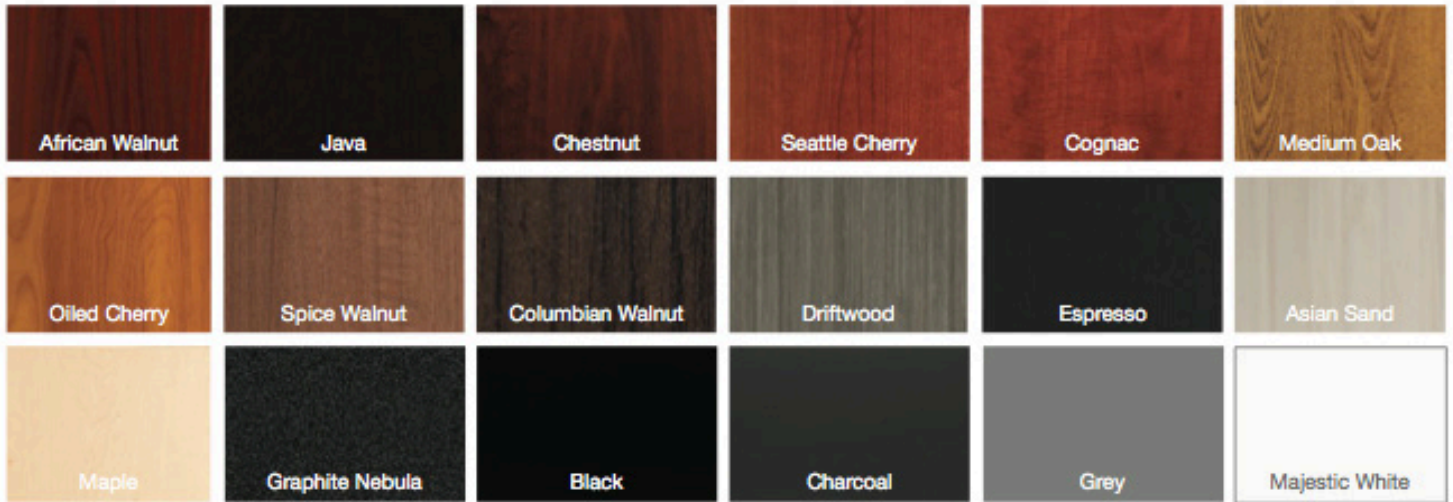

## SURFACE MATERIALS

## MODESTY OPTIONS

 Satin Stainless	 Ruby	 African Walnut
		 Java
		 Chestnut
 Tangerine	 Pacific Ocean	 Seattle Cherry
		 Cognac
		 Medium Oak
		 Oiled Cherry
 Starry Night	 Melon	 Spice Walnut
		 Columbian Walnut
		 Driftwood
		 Espresso
 Seafoam	 Lilac	 Asian Sand
		 Maple
		 Graphite Nebula
		 Black
		 Charcoal
		 Grey
		 Majestic White